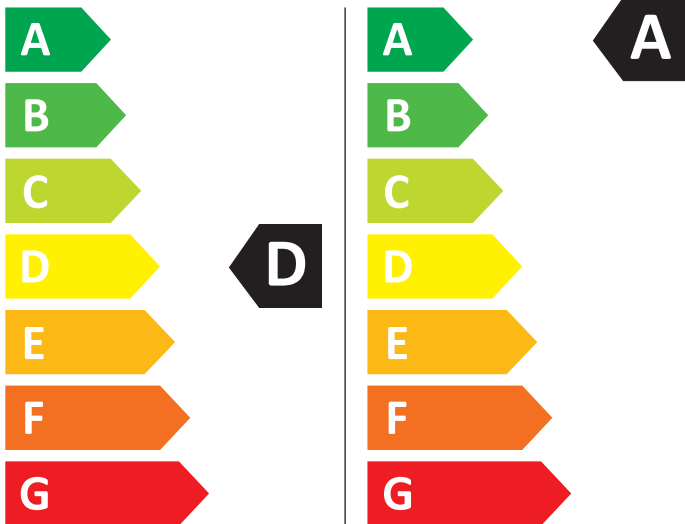

ENERG

Bosch

WNG254A0BY

306 kWh / 100

51 kWh / 100

6.0 kg

10.5 kg

82 L